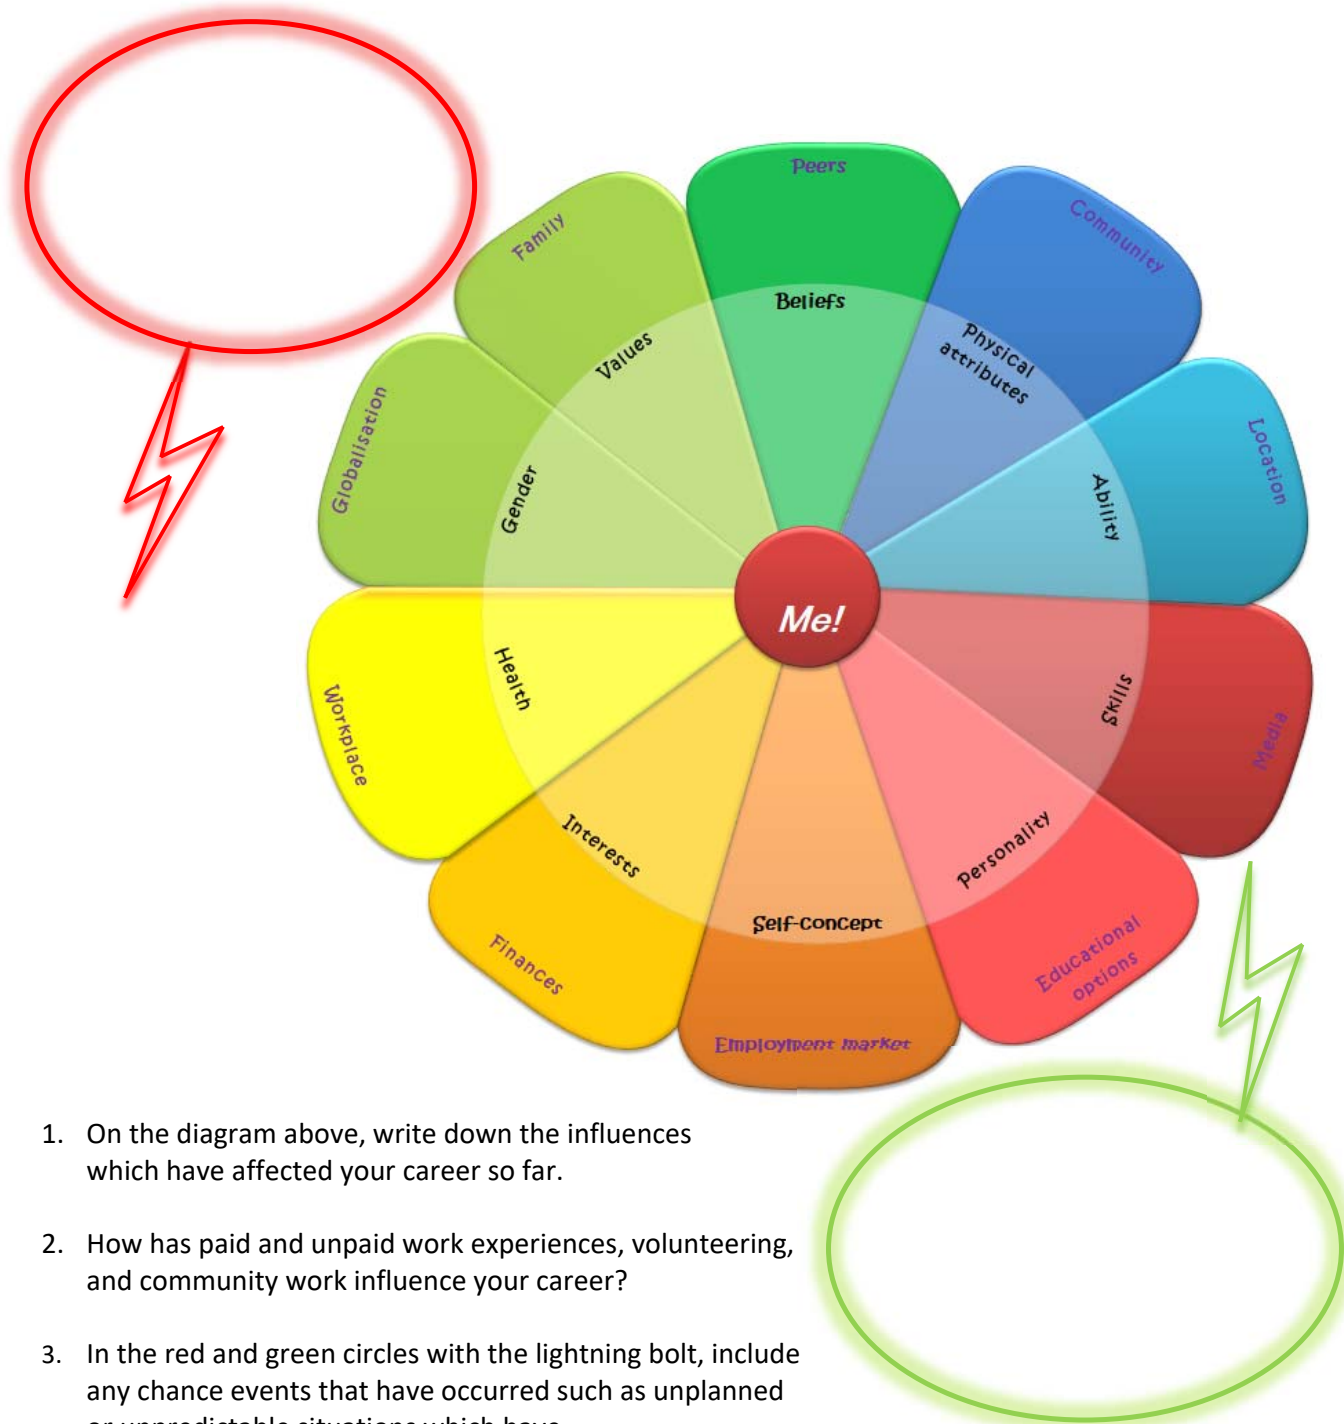

What factors are influencing your Career Decisions?

There are many influences which affect us all when it comes to making career decisions. These influences can be internal e.g. your health, beliefs, personality (inner circle) or external meaning they come from our environment e.g. family, location, globalization (outer circle).

1. On the diagram above, write down the influences which have affected your career so far.
2. How has paid and unpaid work experiences, volunteering, and community work influence your career?
3. In the red and green circles with the lightning bolt, include any chance events that have occurred such as unplanned or unpredictable situations which have